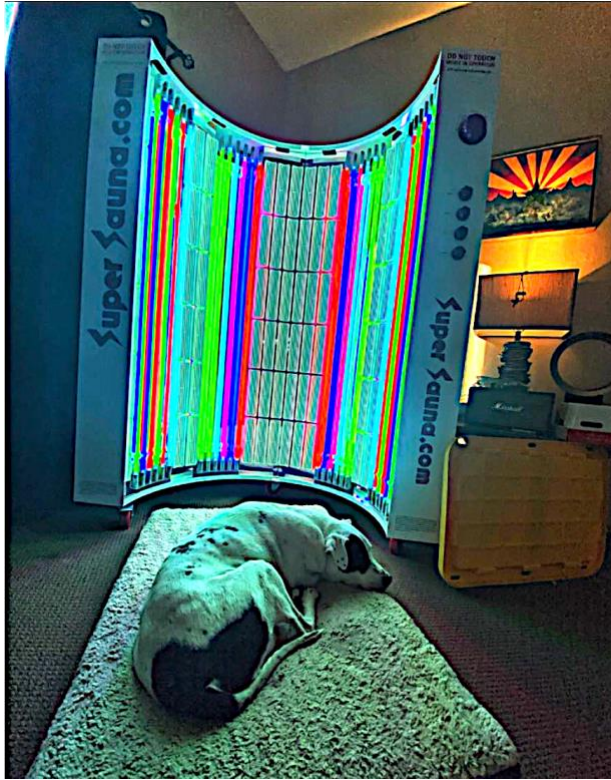

Skilling Institute Furry Friends' Pictures

Animals instinctively recognize the body-friendly healing energy of the Photon Genius Super Sauna and the portable Photon Genie & GoGenie energy transmitter packs/boxes.

"As soon as we turn on the Super Sauna, Doja comes running. She loves it!"

"My cat LOVES to lay on the Photon Genie transmitters!"

Skilling Institute Furry Friends' Pictures

"Charlie loves getting sessions too!"