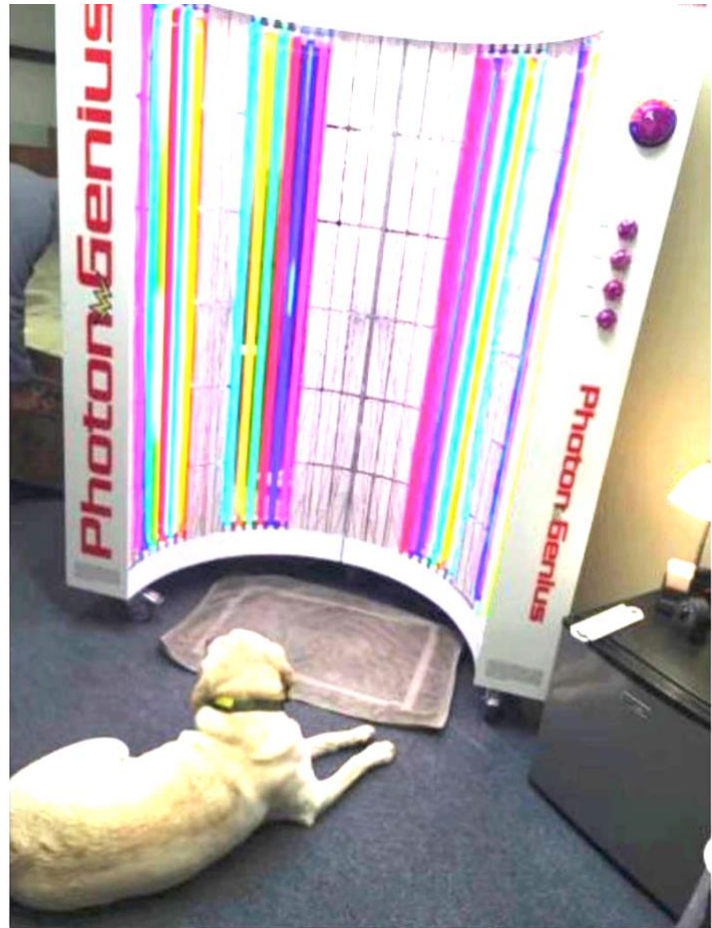

Skilling Institute Furry Friends' Pictures

"Here is my cat who has totally hijacked my Photon Genie. I placed flat packs under a cushion, and wondering how I could convince him to try it. Before I noticed he placed himself on the spot and he is relaxing there day and night. During the night the machine is on for him to receive the healing rays. I am thinking when do I ever get to use the flat packs? I need to negotiate hard with him!"

Skilling Institute Furry Friends' Pictures

"When my cat hears me turn on my Photon Genius Super Sauna, she runs in and takes the best spot possible and then promptly falls asleep! Healthiest cat ever!"

"This is Scooter and he loves the Sauna! His human has been bringing him in for several weeks now and he is improving and goes straight to the mat when he comes in!"

Skilling Institute Furry Friends' Pictures